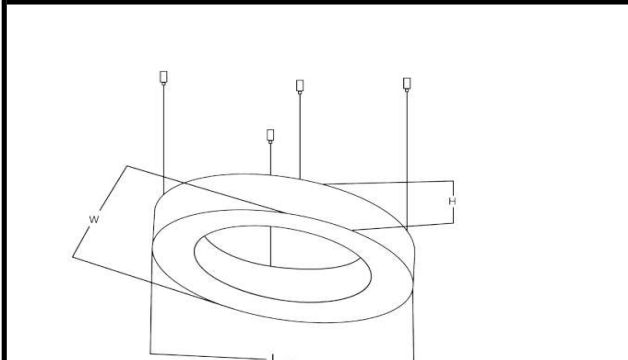

Sovitron Interior Pvt.Ltd.

Model Name	Jetta Ring Oval Pendant /DLARJOVDPD-70
Description	Architectural Light

Technical description	Image
-----------------------	-------

Dimension	Custom dimension H=60/90/95mm
Frame	Aluminium
Color Tempertaure	4000K
Power	70W
Total Luminous Flux	5600 lm
Efficacy	80 lm/W
IP rating	50
Color Rendering	≥80
Mounting	Pendant
Optics	White Opal Diffuser
Dimming	NON-Dimmable
Operating Voltage	220-240 VAC
Standard Lifetime	L70 minimum at 50,000 burning hours

Dimension diagram

HEIGHT-60/90/95

Custom dimension, coating and installation available upon request

Remarks:-

Address: Plot #7 Saroorpur-Nangla Industrial Area,Ballabgarh-Sohna Road,Faridabad-121005
Email: info@sovitron.com