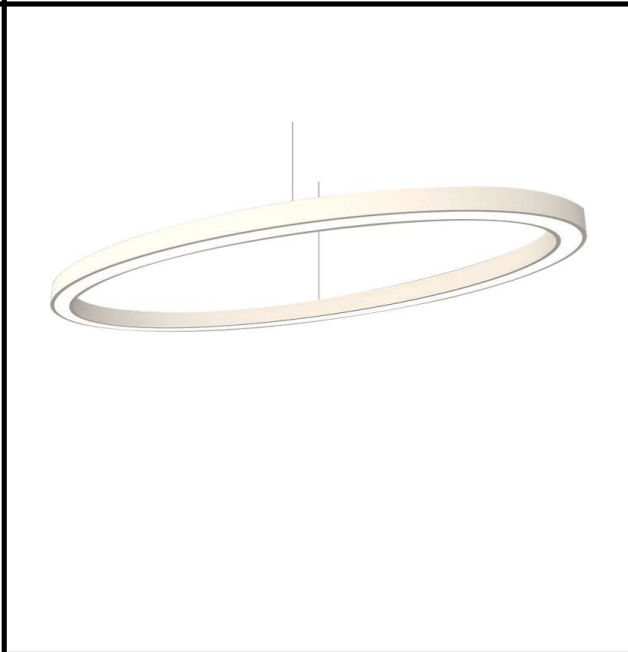

Sovitron Interior Pvt.Ltd.

Model Name	Jetta Ring Oval Pendant /DLARJOVDPD-70
Description	Architectural Light

Technical description	Image
-----------------------	-------

Dimension	Custom dimension H=60/90/95mm
Frame	Aluminium
Color Tempertaure	4000K
Power	70W
Total Luminous Flux	5600 lm
Efficacy	80 lm/W
IP rating	50
Color Rendering	≥80
Mounting	Pendant
Optics	White Opal Diffuser
Dimming	NON-Dimmable
Operating Voltage	220-240 VAC
Standard Lifetime	L70 minimum at 50,000 burning hours

Dimension diagram

HEIGHT-60/90/95

Custom dimension, coating and installation available upon request

Remarks:-

Address: Plot #7 Saroorpur-Nangla Industrial Area,Ballabgarh-Sohna Road,Faridabad-121005
Email: info@sovitron.com